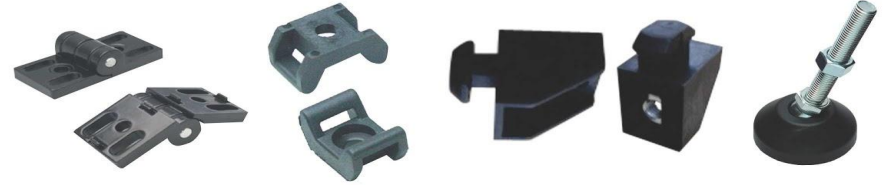

T- Nuts & Button Screws Suitable for  
20, 30, 40 & 45 Series of Profiles  
**M4, M5, M6, M8**

Levelling Pad Suitable for  
20, 30, 40 & 45 Series of Profiles  
**M8, M10, M12 Stud with Pad**  
Dia 60mm & 80mm

Polyamide Hinge Suitable for  
20, 30, 40 & 45 Series of Profiles

**JUZER ENGINEERING & CO.,**

New # 21 (Old No. 11) Errabalu Chetty Street, 1st Floor,  
Shop No. F8, Chennai - 600 001. Phone : 044 - 2539 6141, 2539 6151  
E-mail : sales@juzerengineering.com | Web : www.juzerengineering.com

ALUMINUM DIE CAST BRACKETS

METAL DIE CAST HINGE

CABLE BINDER

PANEL MOUNTING BLOCK

POLYAMIDE LEVELLING PAD

CORNER BRACKET - 2 WAY / 3 WAY

INNER BRACKET

SHEET METAL PAD

ALUMINUM DIE CAST FLOOR BRACKET

SHEET METAL BRACKET

PIVOT JOINT

CENTRE CONNECTOR

MAGNETIC LATCH

BRASS BALL CATCH

MECHANICAL LATCH

POLYAMIDE HINGE