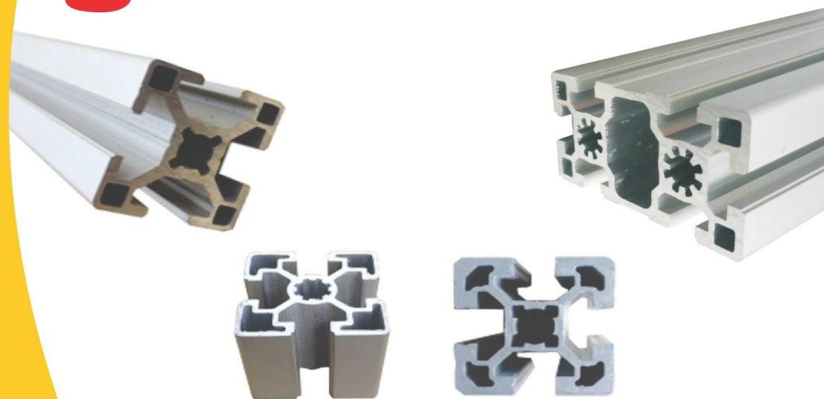

**ALUMINUM PROFILES**

**T-BOLT**

**T-NUT**

**BOLT CONNECTOR**

**BUTTON SCREW**

**RHOMBUS NUT**

**T-SLOT NUT**

**ALUMINUM PROFILES AND ACCESSORIES**

**PROFILE SIZE**

**ALUMINUM PROFILES & ACCESSORIES AVAILABLE WITH US**

20x20  
30x30  
30x60  
60x60  
40x40  
40x80  
80x80  
45x45  
45x90  
90x90

Aluminum Die Cast Brackets Suitable for  
20, 30, 40 & 45 Series of Profiles

T- Nuts & Button Screws Suitable for  
20, 30, 40 & 45 Series of Profiles  
**M4, M5, M6, M8**

Levelling Pad Suitable for  
20, 30, 40 & 45 Series of Profiles  
**M8, M10, M12 Stud with Pad**  
Dia 60mm & 80mm

ALUMINUM DIE CAST BRACKETS

METAL DIE CAST HINGE

CABLE BINDER

PANEL MOUNTING BLOCK

POLYAMIDE LEVELLING PAD

CORNER BRACKET - 2 WAY / 3 WAY

INNER BRACKET

SHEET METAL PAD